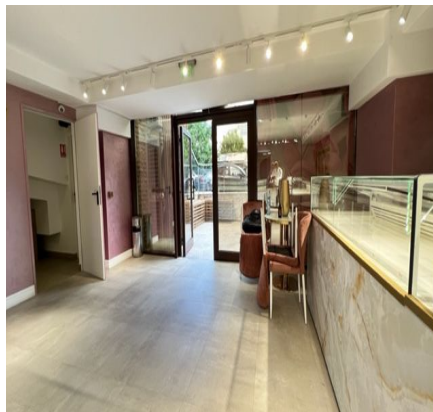

- ESP00475CB

SURFACE
313 m²

ROOMS NUMBER
8

3.600 € / lună

Description

Galerie

- ESP00475CB

FOLLOW US ON SOCIAL MEDIA: